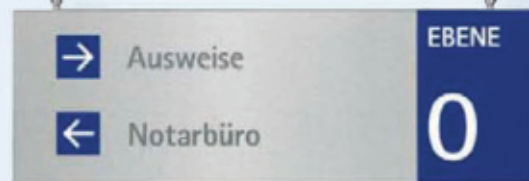

# Orlando

*High quality and elegant → From the doorplate to the outdoor stand – all the elements in the ORLANDO system feature the slightly curved front panel. Be it floor-based or main information panels, indoor stands or ceiling-mounted panels: ORLANDO is always an elegant and highly prestigious eye-catcher. An ingenious door mechanism allows the information to be replaced quickly and easily whenever updated.*

# Rio

- stainless steel
- "frameless" design
- premium quality
- paperflex system

Deckenabhängiger  
*suspended direction sign*

Außenaufsteller  
*exterior freestanding sign*

Innenaufsteller  
*indoor freestanding sign*