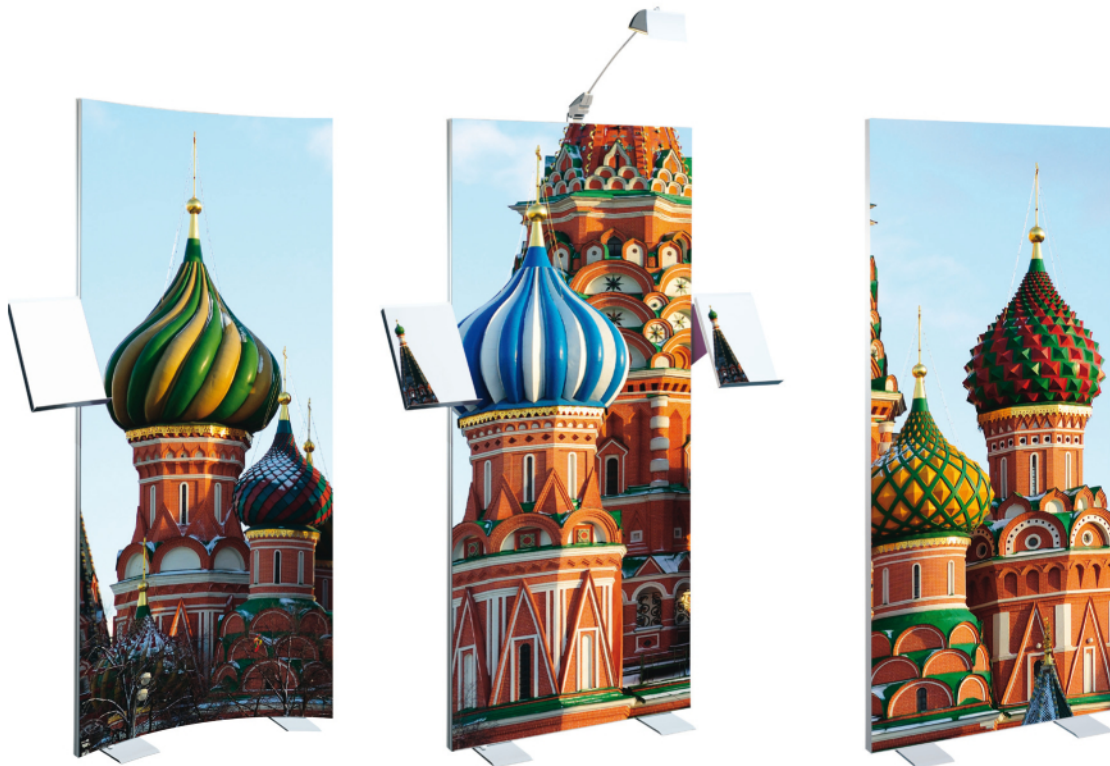

OCTAfabric and OCTApanel

OCTAfabric and OCTApanel are thin, elegant free standing displays for an effective double sided presentation. OCTAfabric allows printed fabric to be easily and quickly changed without tools. The system groove allows for the attachment of spotlights, literature racks or display shelves. OCTApanel accepts graphic panels up to 4 mm. The panels can be attached with double sided adhesive tape or magnetic tape (sold separately) that is applied to frame and graphic panel. OCTAfabric and OCTApanel can also be supplied in custom sizes for larger format graphics.

Left: M-SET 1307/R, VA 1240. Middle: M-SET 1307, 2 x VA 1240, 1 x VA 5020. Right: S-SET 1605

OCTANORM system groove

VA 1240

M 1398