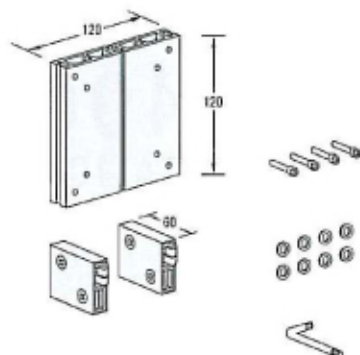

Vario

VARIO D2 SCREEN PRESENTATION BASIC MODULES:

E 185
Screen-Adaptor

E 186
Screen-Adaptor

ACCESSORIES:

M 1049
Upright square,
4 grooves

M 1406
Base Plate,
silver-grey

Z 415
Beam, tension lock on both sides
additional beams on request

M 1485
Cable Way,
aluminium

M 1488
Extrusion Clip
plastic

E 460
Cable Way,
plastic

VA 5036
Literature Dispenser
left

VA 5032
Literature Dispenser
right

VA 5076
Display Shelf
wood, silver

TECHNICAL INFORMATION: