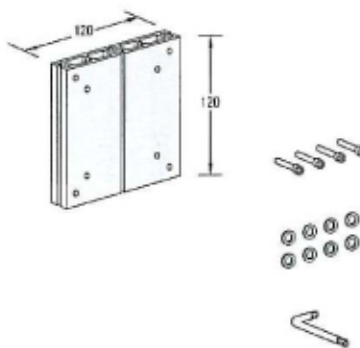

Vario

VARIO D2 SCREEN PRESENTATION BASIC MODULES:

E 185
Screen-Adaptor

E 186
Screen-Adaptor

ACCESSORIES:

M 1049
Upright square,
4 grooves

M 1406
Base Plate,
silver-grey

Z 415
Beam, tension lock on both sides
additional beams on request

M 1485
Cable Way,
aluminium

M 1488
Extrusion Clip
plastic

E 460
Cable Way,
plastic

VA 5036
Literature Dispenser
left

VA 5032
Literature Dispenser
right

VA 5076
Display Shelf
wood, silver

TECHNICAL INFORMATION: