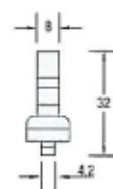

Vario

VARIO D2 SCREEN PRESENTATION BASIC MODULES:

E 185
Screen-Adaptor

E 186
Screen-Adaptor

ACCESSORIES:

M 1049
Upright square,
4 grooves

M 1406
Base Plate,
silver-grey

Z 415
Beam, tension lock on both sides
additional beams on request

M 1485
Cable Way,
aluminium

M 1488
Extrusion Clip
plastic

E 460
Cable Way,
plastic

VA 5036
Literature Dispenser
left

VA 5032
Literature Dispenser
right

VA 5076
Display Shelf
wood, silver

TECHNICAL INFORMATION: