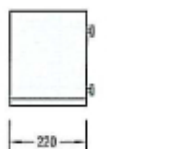

Vario

VARIO D2 SCREEN PRESENTATION BASIC MODULES:

E 185
Screen-Adaptor

E 186
Screen-Adaptor

ACCESSORIES:

M 1049
Upright square,
4 grooves

M 1406
Base Plate,
silver-grey

Z 415
Beam, tension lock on both sides
additional beams on request

M 1485
Cable Way,
aluminium

M 1488
Extrusion Clip
plastic

E 460
Cable Way,
plastic

VA 5036
Literature Dispenser
left

VA 5032
Literature Dispenser
right

VA 5076
Display Shelf
wood, silver

TECHNICAL INFORMATION: