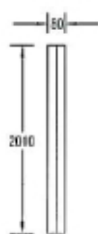

Vario

VARIO D2 SCREEN PRESENTATION BASIC MODULES:

E 185
Screen-Adaptor

E 186
Screen-Adaptor

ACCESSORIES:

M 1049
Upright square,
4 grooves

M 1406
Base Plate,
silver-grey

Z 415
Beam, tension lock on both sides
additional beams on request

M 1485
Cable Way,
aluminium

M 1488
Extrusion Clip
plastic

E 460
Cable Way,
plastic

VA 5036
Literature Dispenser
left

VA 5032
Literature Dispenser
right

VA 5076
Display Shelf
wood, silver

TECHNICAL INFORMATION: