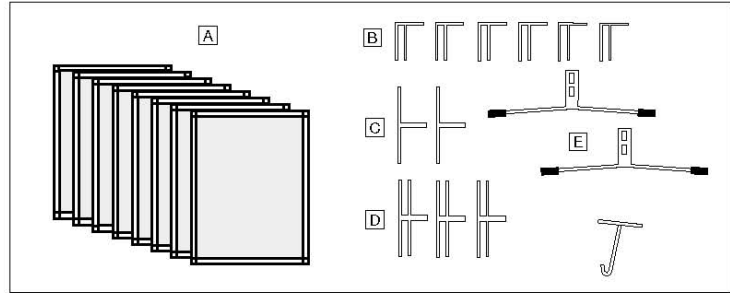

Mark Bric MARK BRIC DISPLAY

FLEXIFRAME®
Protected by international patents

①

②

③

④

⑤

⑥

Panel insert

Max. 15cm
OPEN HERE

4004