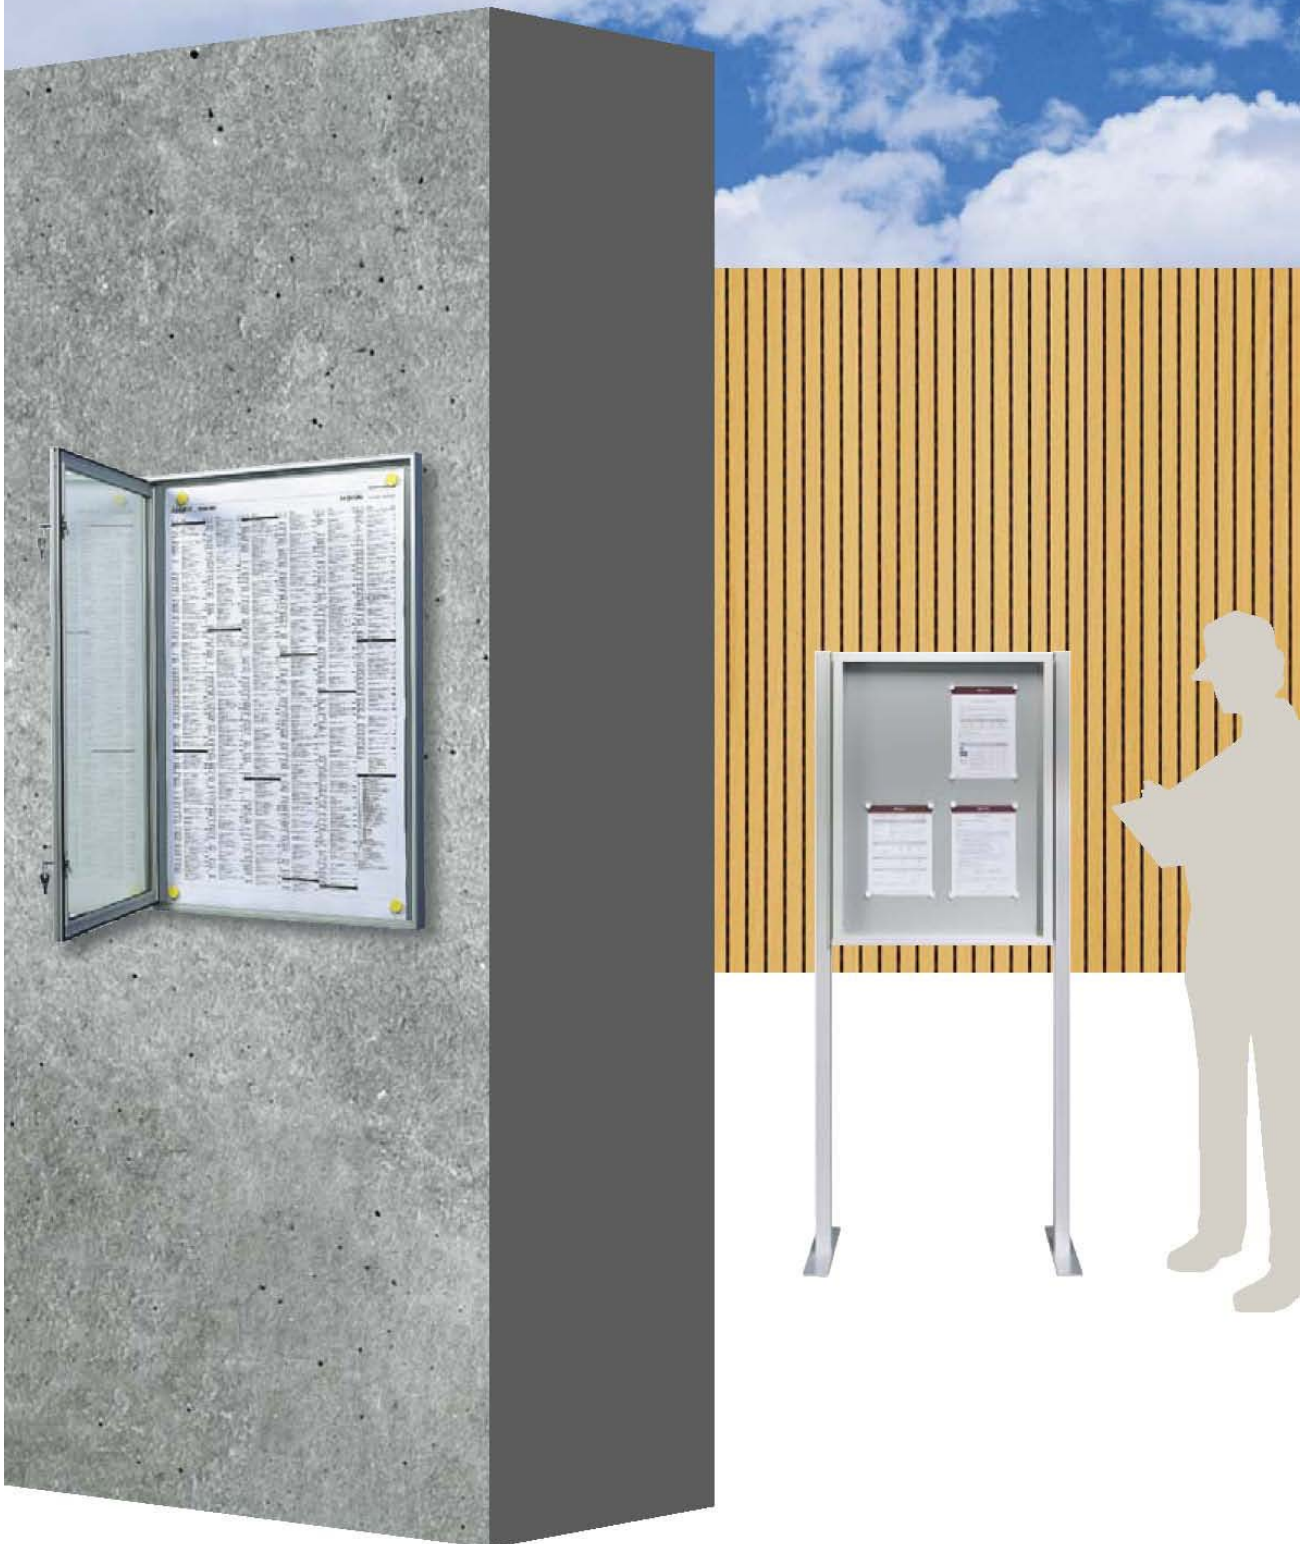

# Schaukästen

*Individual for outdoors and indoors → A complete image requires more than "just" an effective information system.  
High quality SHOWCASES and information panels in a diversity of forms and surface finishes, such as anodizing or paint coating, fit into every environment.*

Schiebetürschaukasten Modell S  
*sliding door wall board model S*

Innenschaukasten Modell M  
*showcase for indoor use model M*

Informationstafel mit Korkeinsatz  
*information panel*

Außenschaukasten Modell D  
Wandmontage  
*showcase for outdoor use model D*

Außenschaukasten Modell P  
*showcase for outdoor use model P*