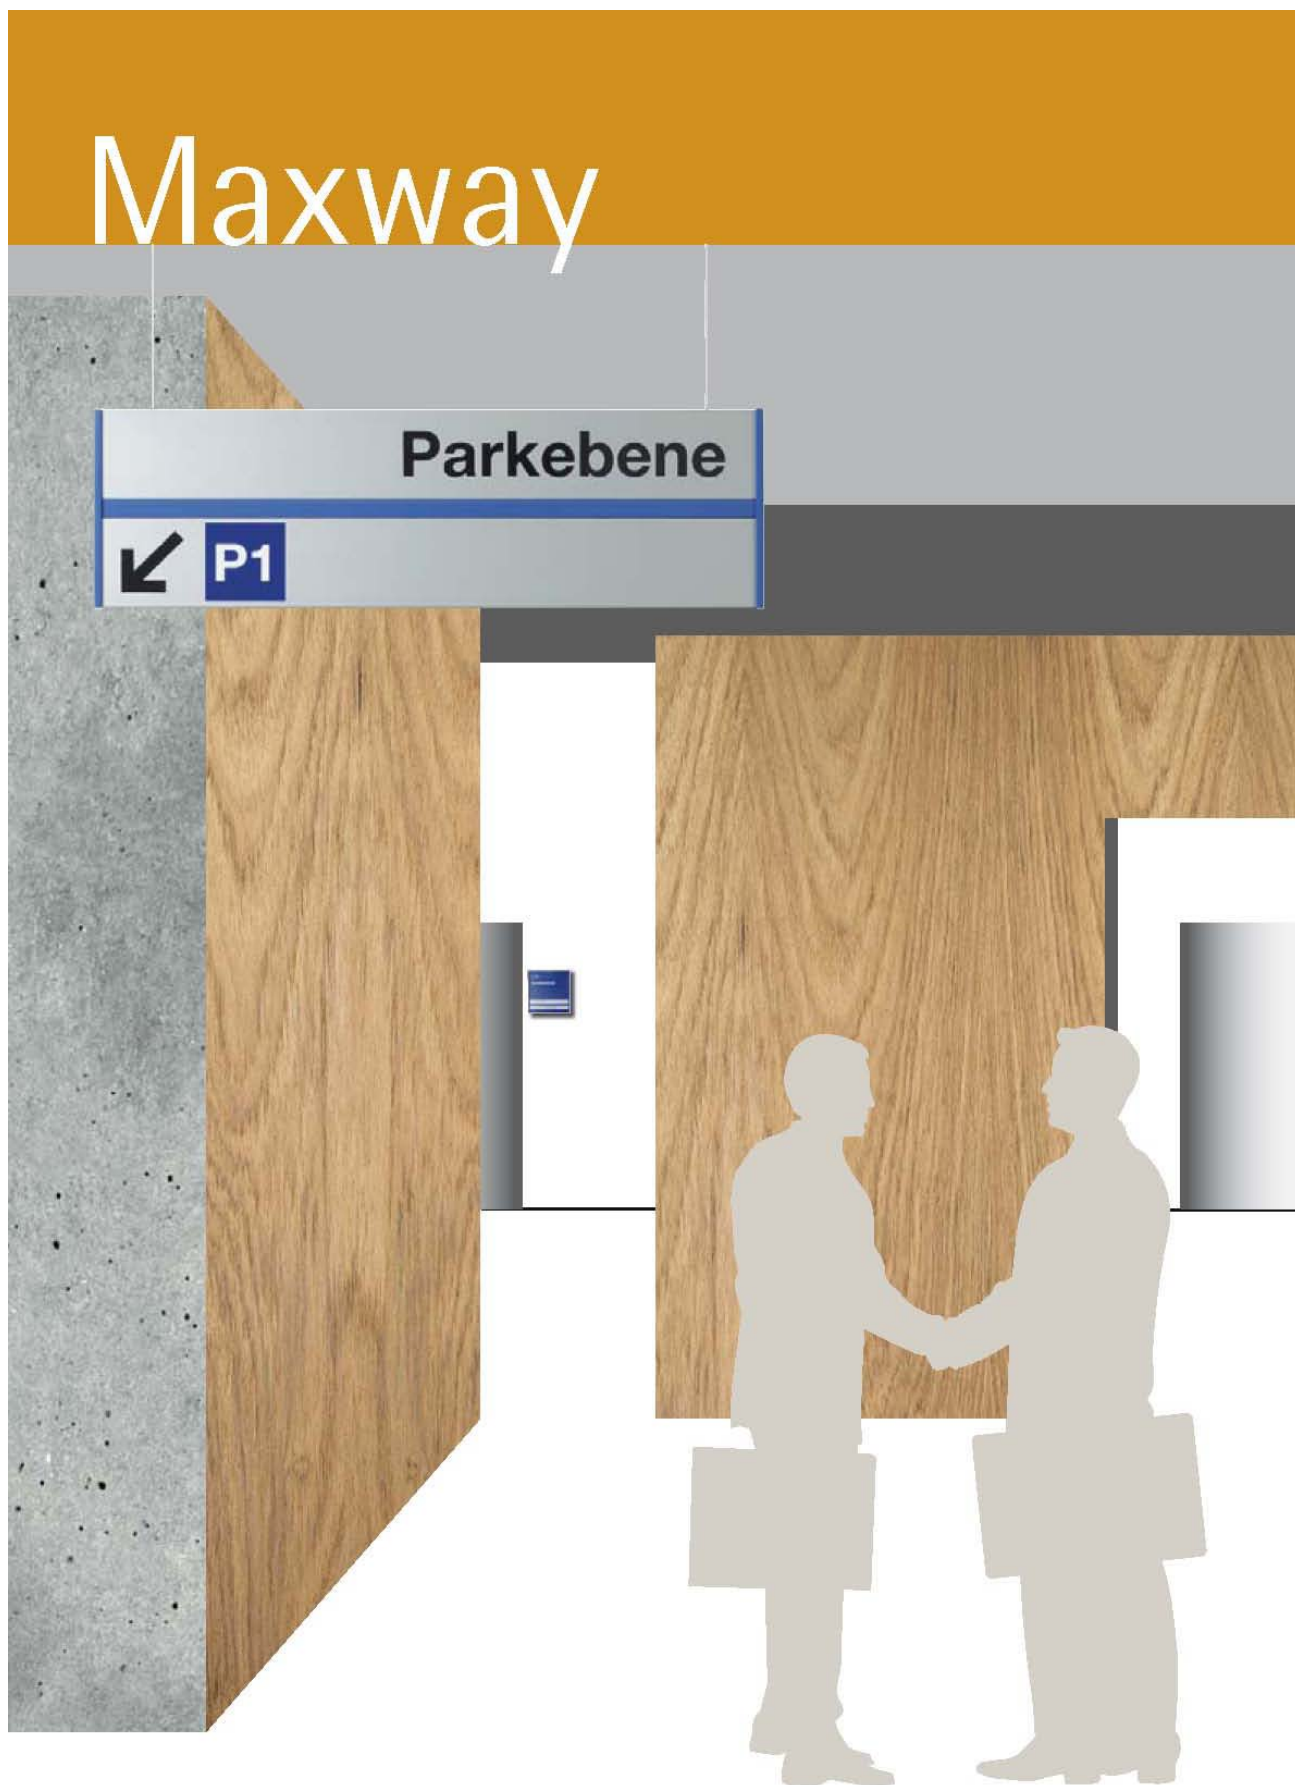

Maxway

Clear and all-purpose → MAXWAY is designed for all possible areas of application: As a system solution for wall mounting, mobile information, table-top stands, illuminated outdoor direction panels for ceiling mounting – with its freely combinable panels MAXWAY is suitable for even the most complex of information systems.

Etage 2	
← Information	1
← Zimmer 200 - 230	1
← Zimmer 231 - 256	1
← Stationsschwester	1
← Sprechzimmer	1
→ Cafeteria	2
→ Toiletten	2
→ Telefon	2
→ Aufzug	2
→ Geschäftsräume	3
→ Kiosk	3

- complex system
- indoor and outdoor
- appropriate

Maxway

Deckenabhängiger
suspended direction sign

Außenaufsteller beleuchtet
lighted exterior freestanding sign

Außenaufsteller
exterior freestanding sign

The MAXWAY QUATTRO doorplate, with integrated anti-theft installation, rounds off the functional elements of the system.