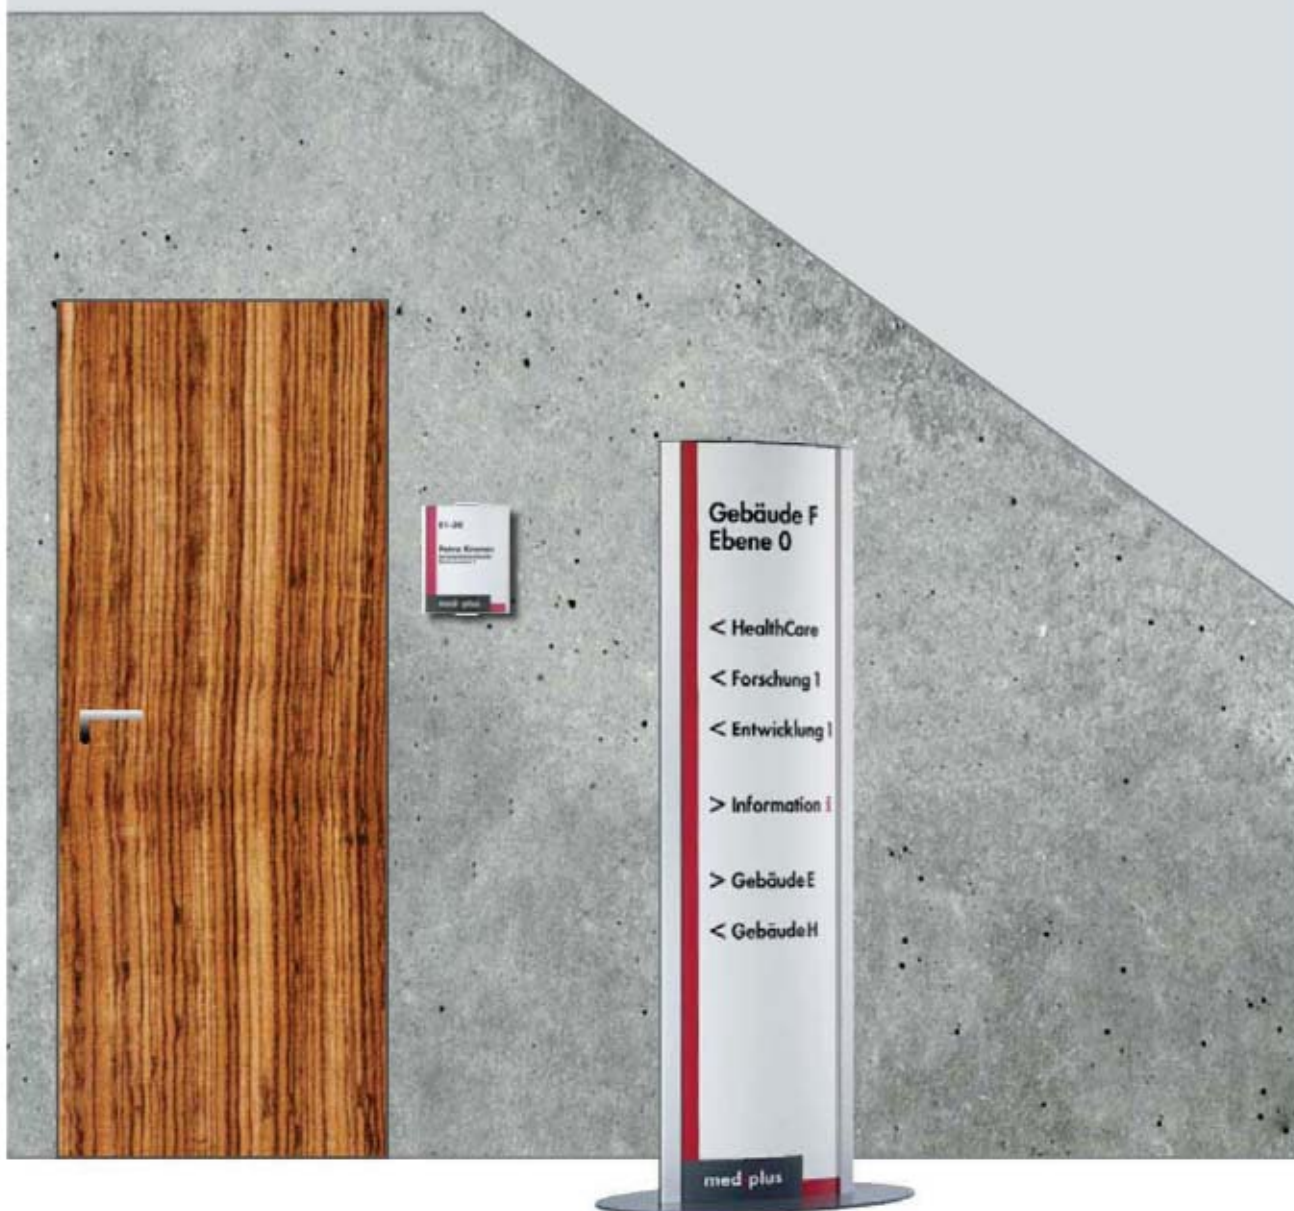

# Frankfurt

*Versatile and rigorous → With its convex shape the FRANKFURT is an attractive solution in all its variations. From the doorplate to the stands, the design concept is rigorously coherent throughout. The slim frame in silver-anodized aluminum profiles underlines the unified appearance. Thanks to its simple lines and curved form, this sign system is instantly recognizable anywhere.*

- aluminium
- curved shaped
- paperflex system

# Frankfurt

Außenaufsteller  
exterior freestanding sign

Innenaufsteller  
indoor freestanding sign

And the FRANKFURT series of products also allows text to be changed with ease simply by exchanging the paper inlays.

Deckenabhängiger  
suspended direction sign

Fahnen­schild  
flag mounting sign

Etagenwegweiser  
floor direction sign

Türschild klein  
door sign small

Türschild quadratisch  
door sign quadratic

Detail