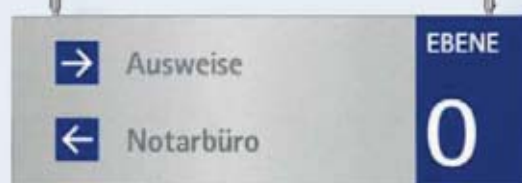

Rio

Rio

- stainless steel
- "frameless" design
- premium quality
- paperflex system

Deckenabhängiger
suspended direction sign

Außenaufsteller
exterior freestanding sign

Innenaufsteller
indoor freestanding sign

As in all our systems, the information can be updated quickly and easily by the user.

Fassadenschild
facade sign

Hauptwegweiser
main direction sign

Etagenwegweiser
floor direction sign

Etagenwegweiser
floor direction sign